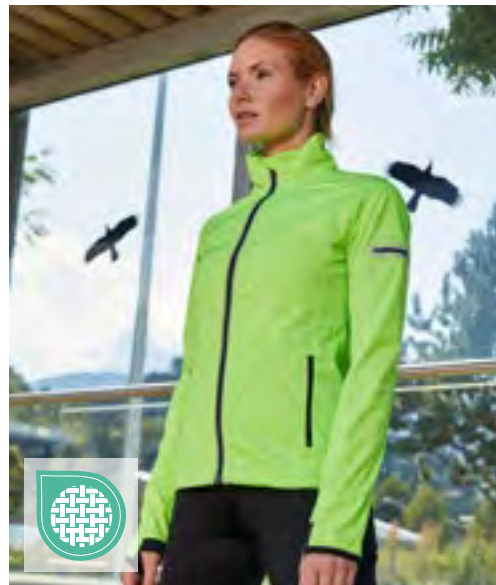

daiber

JN1125 | JN1125 **Ladies' Sports Softshell Jacket**

100% Polyester
S, M, L, XL, XXL
180 g/m²

James&Nicholson

BLACK/LIGHT RED | **BRIGHT BLUE/BRIGHT YELLOW** | **BRIGHT GREEN/BLACK**
BRIGHT YELLOW/BRIGHT BLUE | **LIGHT RED/BLACK** | **NAVY/BRIGHT YELLOW**
TITAN/BLACK

Funktionelle Softshell-Jacke für Sport, Freizeit und Promotion | Leichtes, elastisches, 3-lagiges Funktionsmaterial mit TPU-Membran | Wind- und wasserdicht (5.000 mm Wassersäule) | Atmungsaktiv und wasserdampfdurchlässig (5.000 g/m² / 24h) | Nähte nicht versiegelt | Durchgehend hinterlegter, reflektierender Front-Reißverschluss mit Kinnschutz | Zwei Seitentaschen mit Reißverschluss | Zwei Innentaschen | Stehkragen | Ärmeltasche und Rückenteil mit reflektierendem Druck | Elastischer Ärmelabschluss mit Daumenschlupf | Mit verlängertem Rückenteil | Taillierte Form

Farbe	Größen	1	ab 25	ab 250
Coloured	S - XXL	81,40	75,92	73,90

*Preise lagen bei Drucklegung nicht vor.