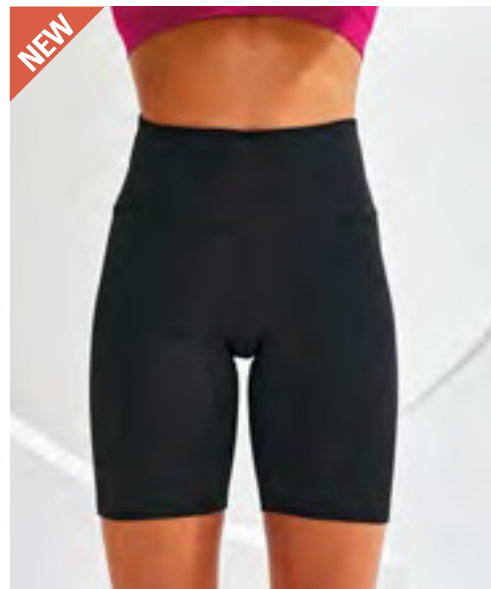

NEW

TRIDRI

TR046 | TR046 **Women's Legging Shorts**

90% Polyester / 10% Elasthan
XXS, XS, S, M, L, XL, XXL, 3XL, 4XL
260 g/m²

TriDri®

BLACK

Weich, elastisch und mit tiefer Taille

Farbe	Größen	1	ab 40	ab 400
Black	XXS - 3XL	14,88	14,88	14,88
Black	4XL	17,85	17,85	17,85