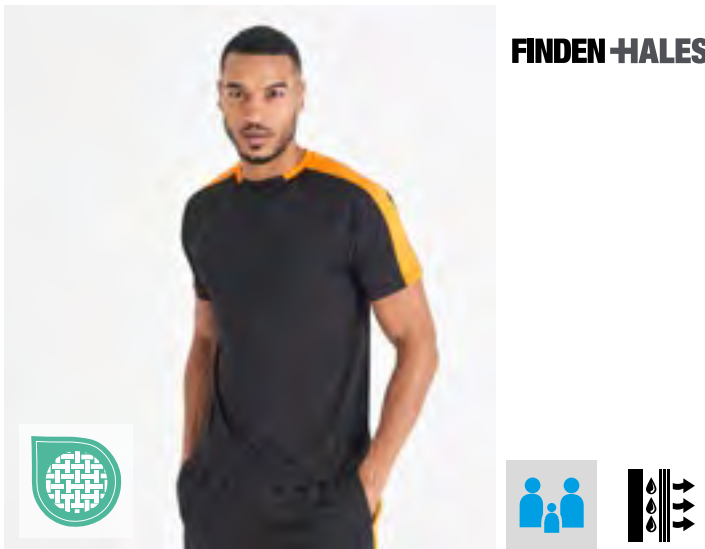

FH290 | LV290 **Unisex Team T-Shirt**

100% Polyester
XS, S, M, L, XL, XXL, 3XL
160 g/m² Finden+Hales

BLACK/EMERALD	BLACK/GOLD	BLACK/GUNMETAL GREY
BLACK/RED	BLACK/WHITE	NAVY/SKY
NAVY/WHITE	ROYAL/NAVY	

Single-Jersey | Unisex | Eigenmaterial-Ärmleinsätze in Kontrastfarbe | Sportliche Passform | Die ableitende Oberfläche sorgt für Feuchtigkeitsregulierung | Schnell trocknend und atmungsaktiv | 2-teiliger Eigenmaterial-Kragen | Raglan-Schulter | Herausreißbares Label

Farbe	Größen	1	ab 12 (S ab 36)	ab 120 (S ab 360)
Coloured	XS	17,68	14,54	13,97
Coloured	S- XL	17,68	14,54	13,97
Coloured	XXL	19,66	16,16	15,52
Coloured	3XL	19,66	16,16	15,52